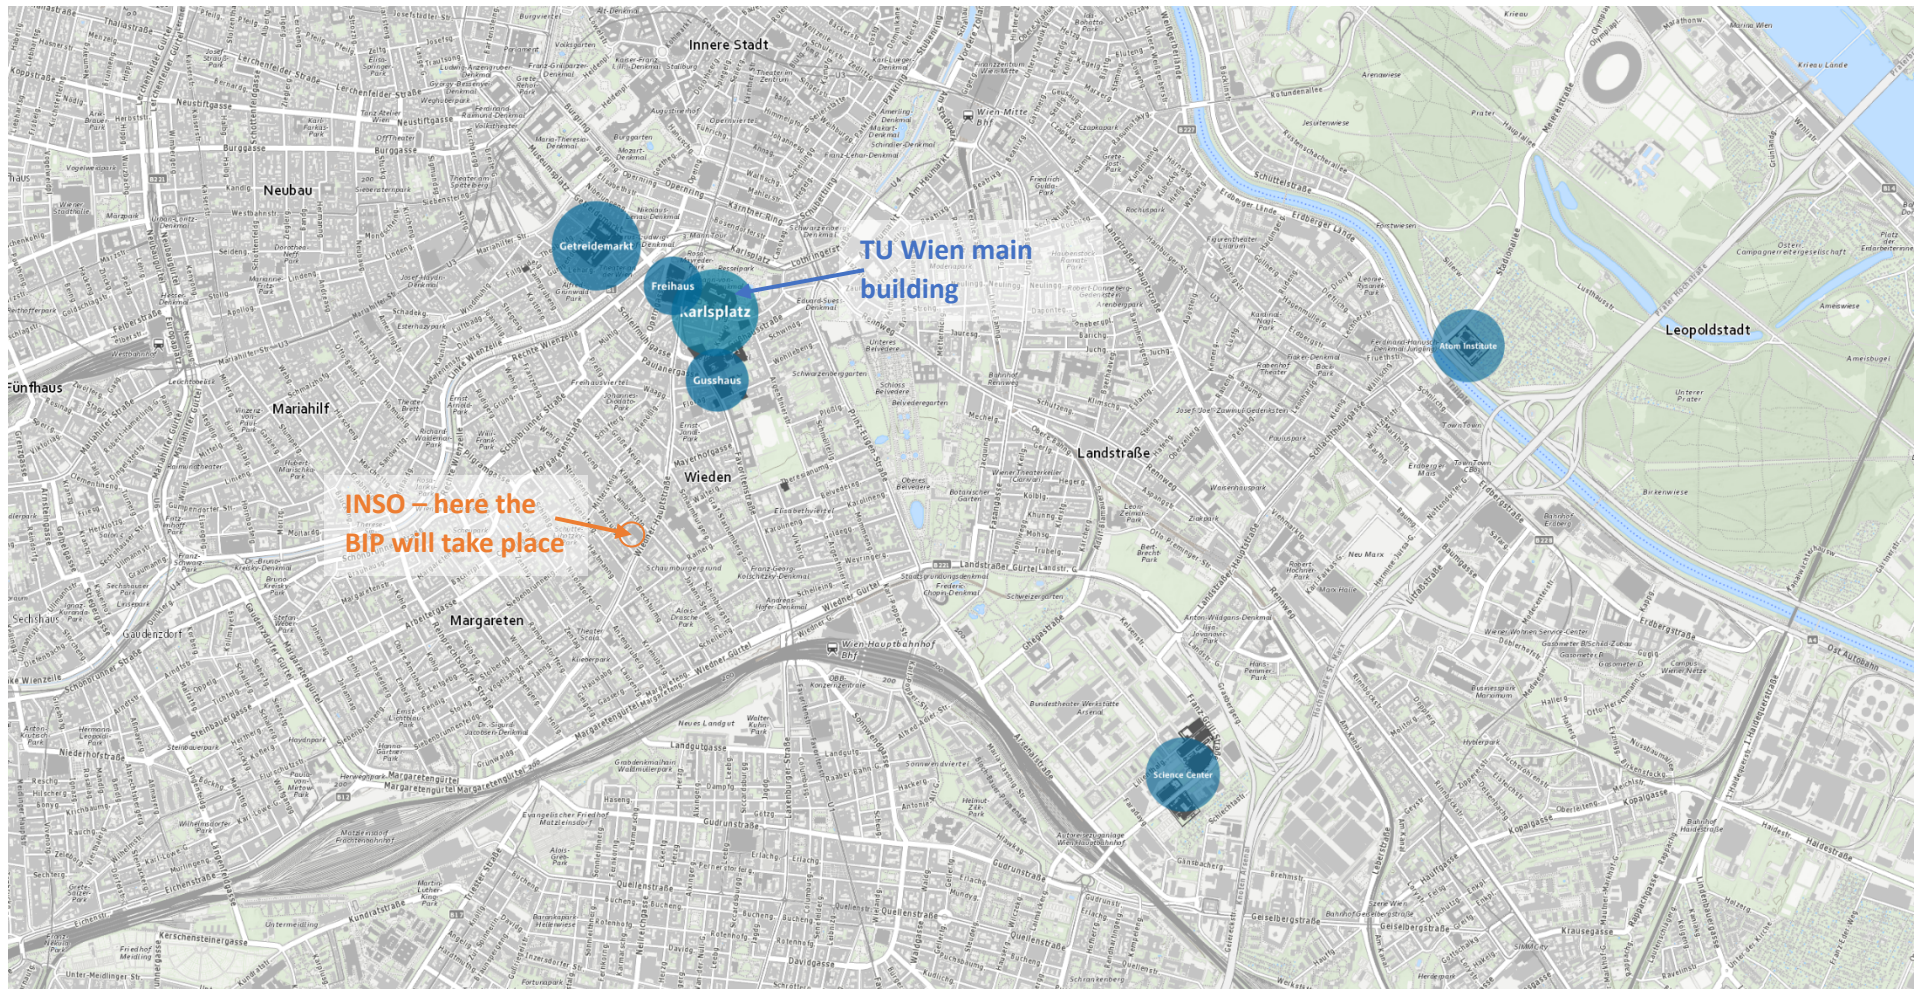

BIP 2024 – Location and Accommodation in Vienna

Location

We will spend the physical week at our institute:

*TU Wien INSO Forschungsgruppe Industrial Software
Wiedner Hauptstraße 76/2/2
1040 Wien*

<https://maps.app.goo.gl/EjimV8m8oV4ssQsY6>

Directions

Tram/Bus-station "Johann-Strauss-Gasse" (1, 62, Badner Bahn; 13A). - The office is located inside the "Galerie Wieden". You walk along the corridor until it ends. Then you turn left and will find a door with a sign "BIP 2024" or something similar. Press the button which will open the door and proceed to the second floor.

TU Wien

In general, the buildings of TU Wien are spread across the city as you can see below. The known main building is located at Karlsplatz and about 10 minutes away from our institute INSO.

<https://tuw-maps.tuwien.ac.at/?centerx=1823820.8¢ery=6138685.1&zlevel=15&floor=0>

Hotels nearby

In the following you find some suggestions on hotels and hostels within reach of TU Wien and our institute, where we will spend the physical week together.

In general, hotels in Vienna at that time start from 70€ per night, hostels from about 25 to 30€ per night. Often double-rooms are only slightly more expensive than single-rooms, so if you are travelling in a larger group this might be worth considering.